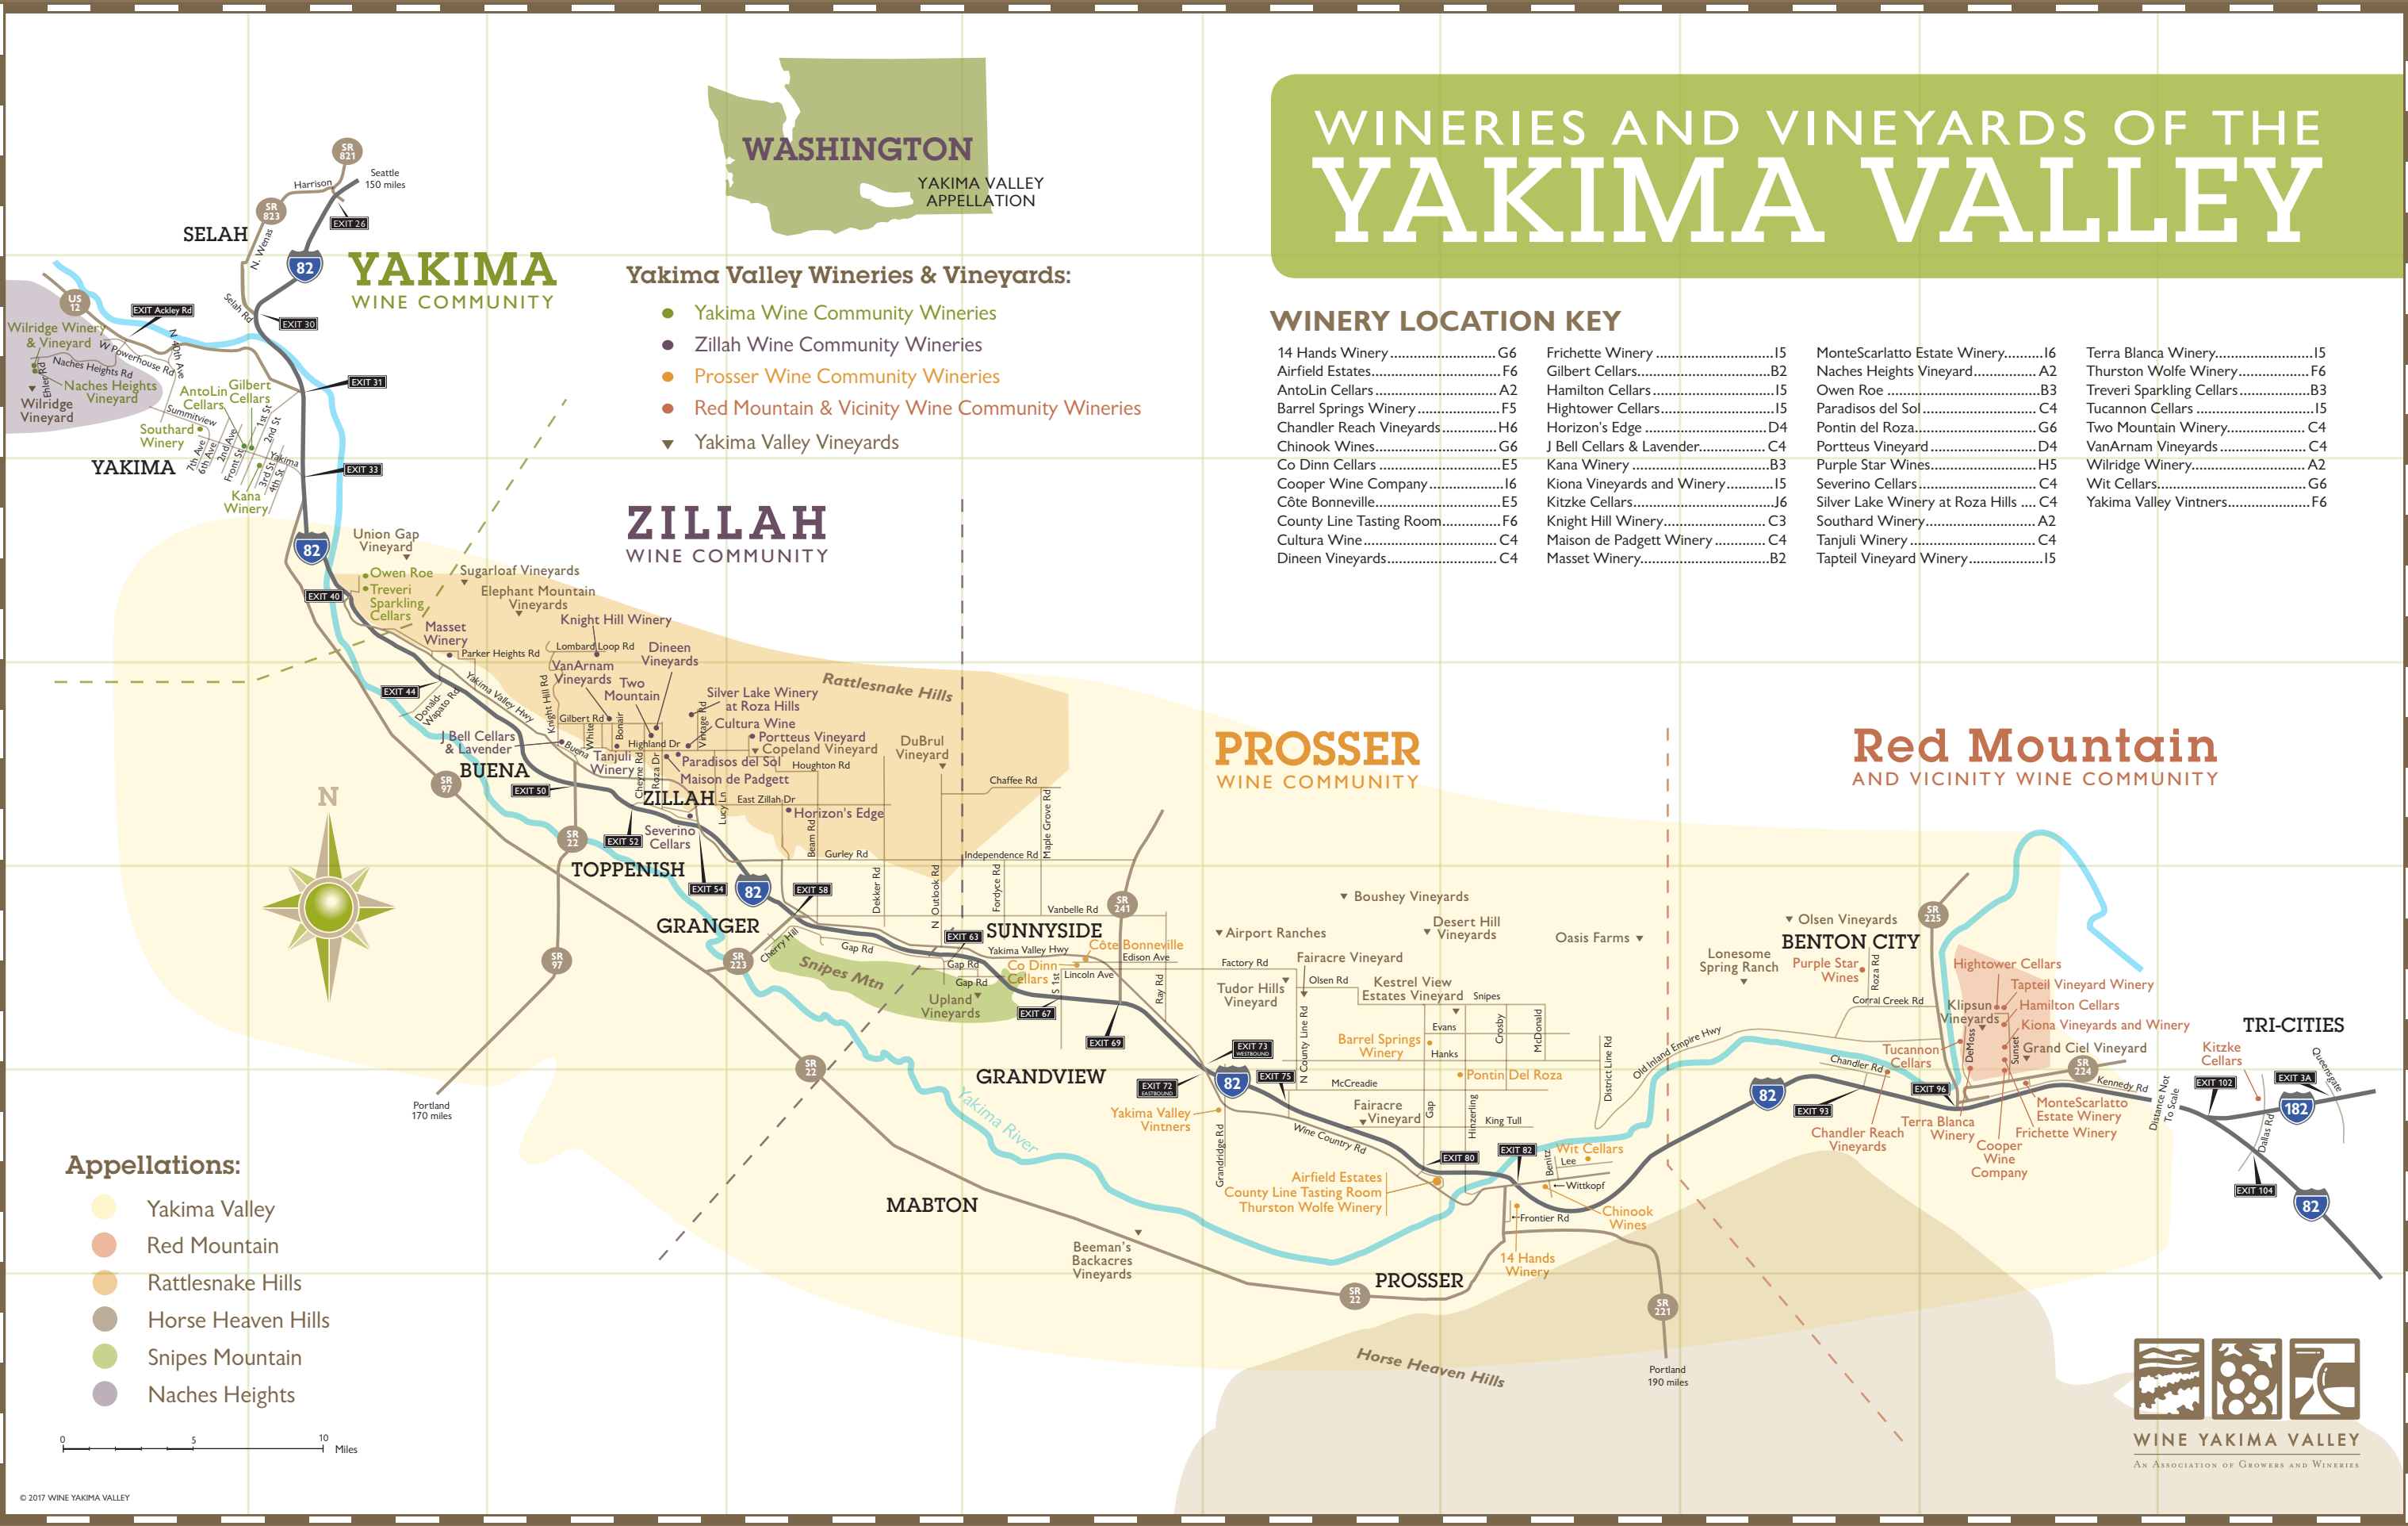

WINERIES AND VINEYARDS OF THE YAKIMA VALLEY

Yakima Valley Wineries & Vineyards:

- Yakima Wine Community Wineries
- Zillah Wine Community Wineries
- Prosser Wine Community Wineries
- Red Mountain & Vicinity Wine Community Wineries
- ▼ Yakima Valley Vineyards

WINERY LOCATION KEY

14 Hands Winery..... G6	Fricchette Winery.....I5	MonteScarlatto Estate Winery.....I6	Terra Blanca Winery.....I5
Airfield Estates.....B2	Gilbert Cellars.....B2	Naches Heights Vineyard.....A2	Thurston Wolfe Winery.....F6
AntoLin Cellars.....A2	Hamilton Cellars.....I5	Owen Roe.....B3	Treveri Sparkling Cellars.....B3
Barrel Springs Winery.....F5	Hightower Cellars.....I5	Paradisos del Sol.....C4	Tucannon Cellars.....I5
Chandler Reach Vineyards.....H6	Horizon's Edge.....D4	Pontin del Roza.....G6	Two Mountain Winery.....C4
Chinook Wines.....G6	J Bell Cellars & Lavender.....C4	Portteus Vineyard.....D4	VanArnam Vineyards.....C4
Co Dinn Cellars.....E5	Kana Winery.....B3	Purple Star Wines.....H5	Wilridge Winery.....A2
Cooper Wine Company.....I6	Kiona Vineyards and Winery.....I5	Severino Cellars.....C4	Wit Cellars.....G6
Côte Bonneville.....E5	Kitzke Cellars.....E5	Silver Lake Winery at Roza Hills.....C4	Yakima Valley Vintners.....F6
County Line Tasting Room.....F6	Knight Hill Winery.....C3	Southard Winery.....A2	
Cultura Wine.....C4	Maison de Padgett Winery.....C4	Tanjuli Winery.....C4	
Dineen Vineyards.....C4	Masset Winery.....B2	Tapteil Vineyard Winery.....I5	

PROSSER WINE COMMUNITY

Red Mountain AND VICINITY WINE COMMUNITY

Appellations:

- Yakima Valley
- Red Mountain
- Rattlesnake Hills
- Horse Heaven Hills
- Snipes Mountain
- Naches Heights